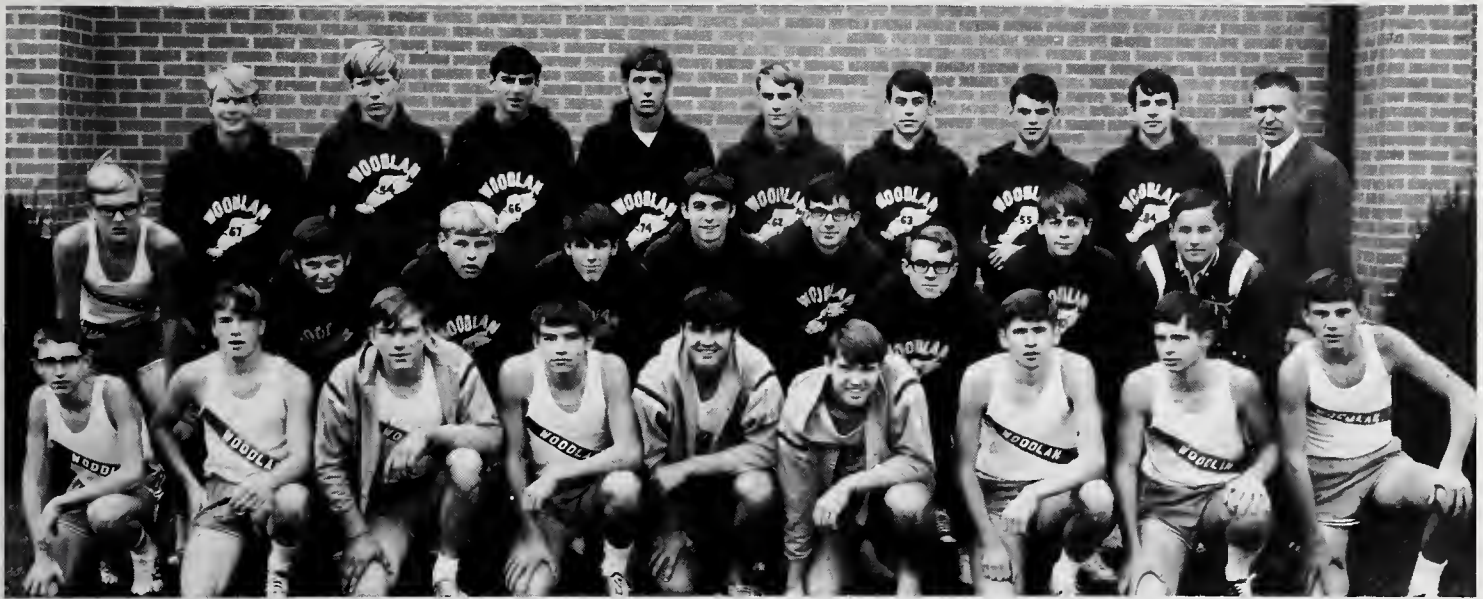

Cross Country

FIRST ROW: T. Roth, J. Hostetler, R. Werling, P. Krohn, V. Lengacher, J. Stieglitz, F. Henney, C. Schone, D. Gerbers. SECOND ROW: S. Hoeppe, R. Bohren, R. Fiedler, D. Powell, D. Skekloff, R. Poisel, R. Beltz, A. Applegate, M. Lengacher. THIRD ROW: C. Sheets, J. Malfait, R. Stotler, D. Luttrell, B. Graves, M. Meyers, B. Stopher, K. Kneubuhler, Coach Schafer.